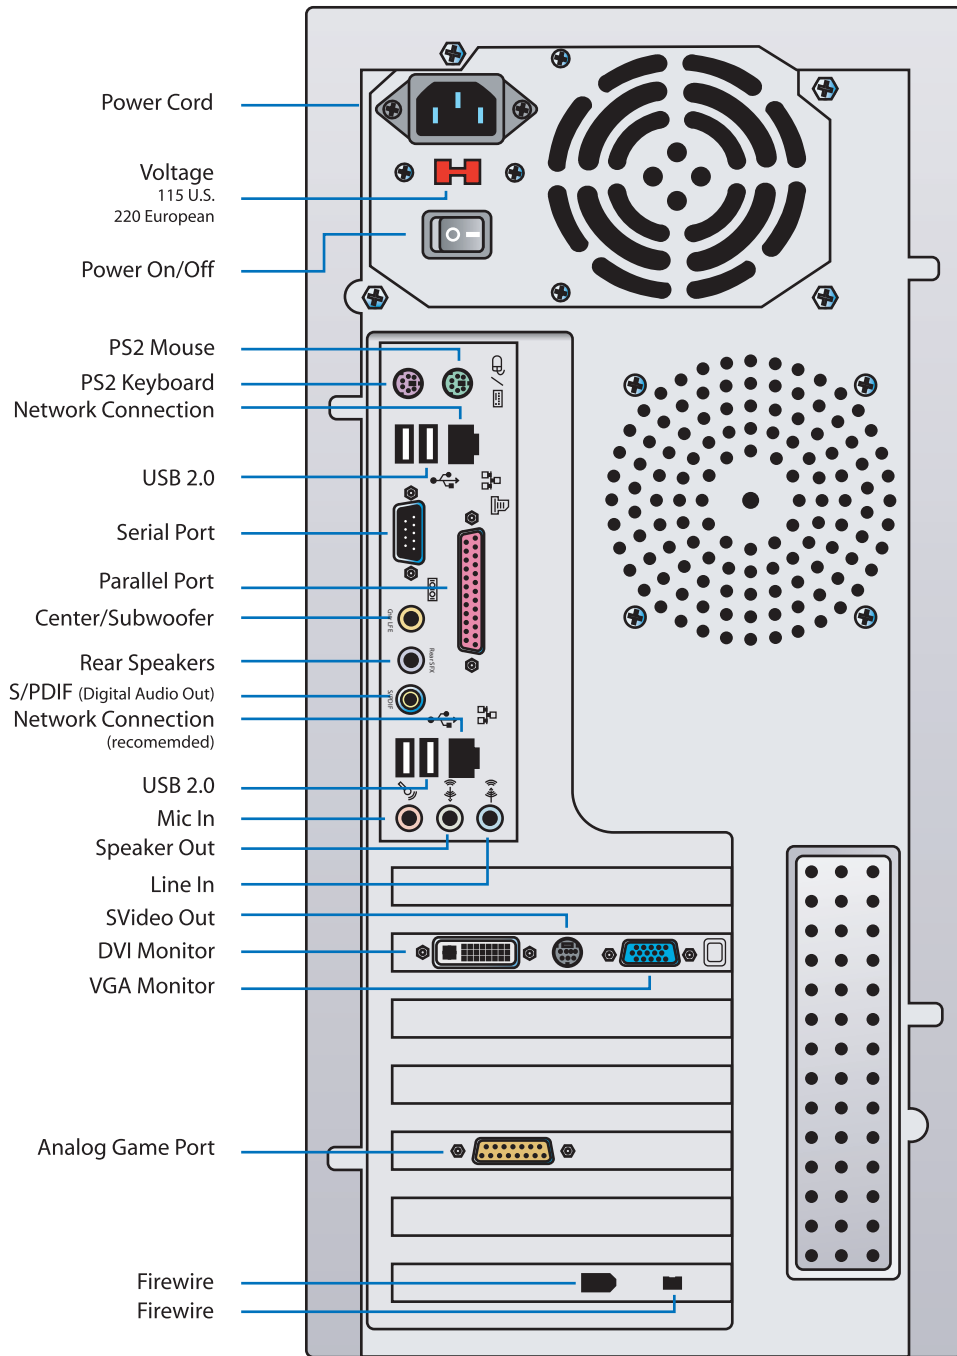

## Front

## Optional Hardware

### Audigy Sound Card

**REMEMBER:** Plug your audio equipment into the Audigy sound card instead of the on-board audio jacks.

### Internal Modem

Depending on the Talon model number and the optional hardware you ordered, these cards may be on the back of your computer in the expansion slots.